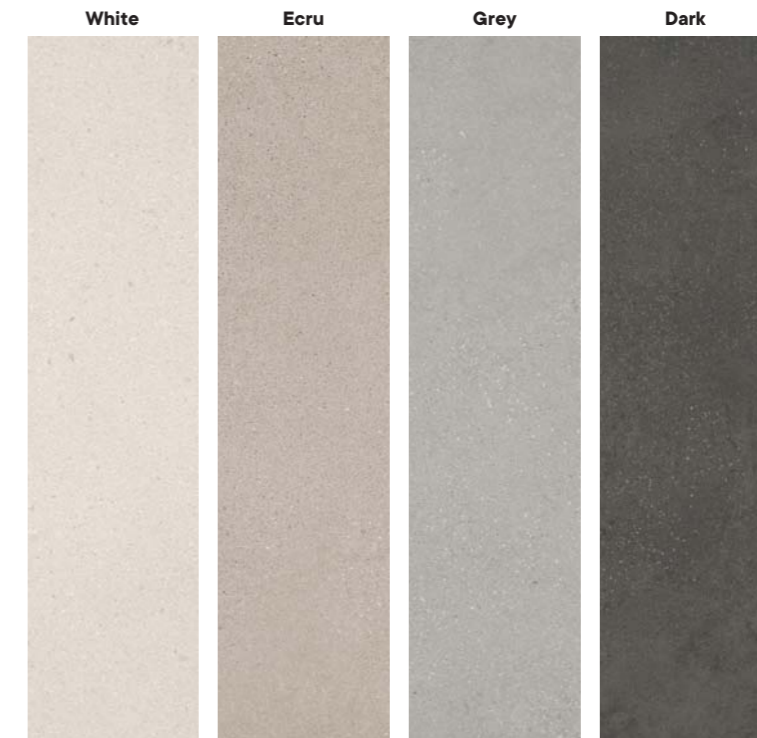

MARCA CORONA

CERAMICHE DAL 1741

WALL & FLOOR Phase White

Concrete effect

Marca Corona

PHASE

IL CARATTERE DECISO DEL CEMENTO SFOGGIA UN'INEDITA MISE INDUSTRIAL-POP
 The strong character of cement is shown off in a new industrial-pop outfit